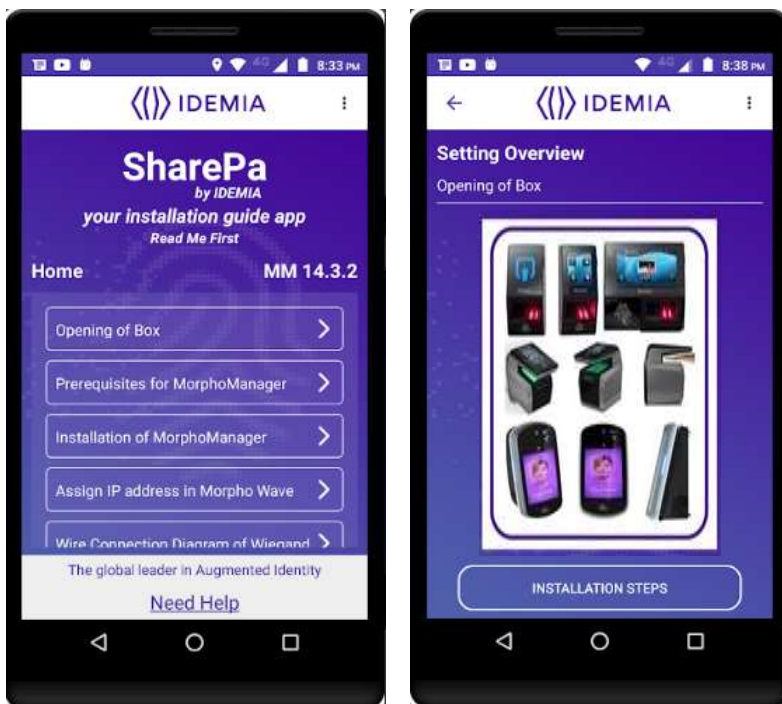

SharePa by IDEMIA

Your Digital Assistant for IDEMIA's Biometric Devices installation and setup

In Himalaya, the Sherpa is a skilled mountainer who is often employed to help visiting climbers. Deploying IDEMIA's biometric devices is fortunately much simpler than climbing the Everest ! Nevertheless, our SharePa mobile app will be your Personal Assistant to **guide you efficiently** in this process.

KEY FUNCTIONALITIES

- Product unboxing
- Wire connection
- IP configuration
- Software installation
- Device configuration with MorphoManager
- In-app step by step guidance

Download it now !