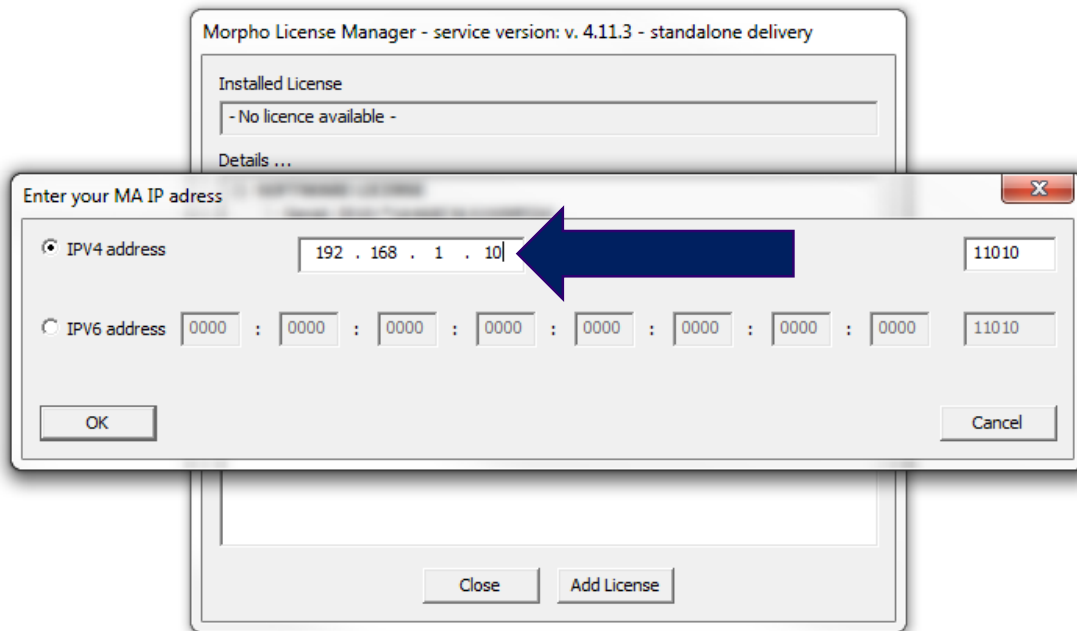

Put in the IP address of the reader