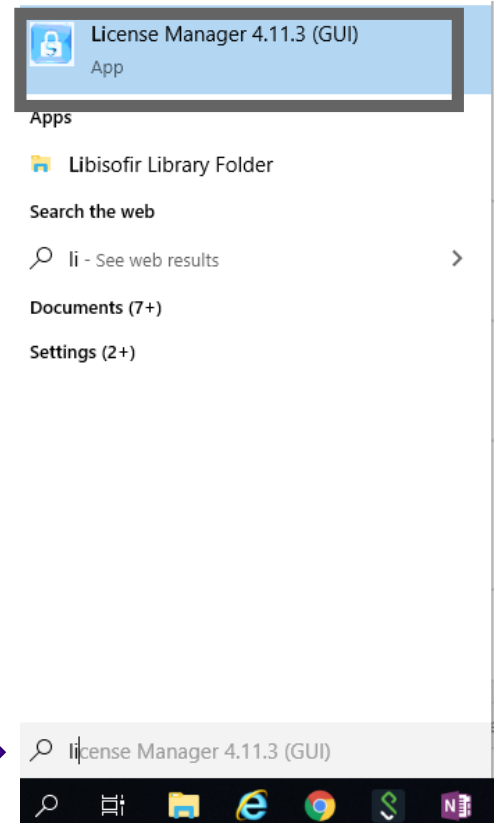

# Requirements

**MorphoManager install Morpho License Manager as part of the package**

**If not using Morphomanager**

**Download Morpho License Manager and install**

**[https://service.morphotrak.com/content/software/License%20Manager/Morpho\\_License\\_Manager\\_4\\_11\\_3.zip](https://service.morphotrak.com/content/software/License%20Manager/Morpho_License_Manager_4_11_3.zip)**

MorphoWave™ Compact

April 2018

Open up Morpho License Manager by doing a search or

Go to Start>all program>Morpho>Morpho License Manager 4.X.X>GUI

Or Start typing Morpho license Manager or License in Windows search bar

## Plug in MSO to PC

First step is to get the License ID from the reader.

## By Using Morpho License Manager

Right click  
inside the  
white box  
and Select  
a Morpho  
Access