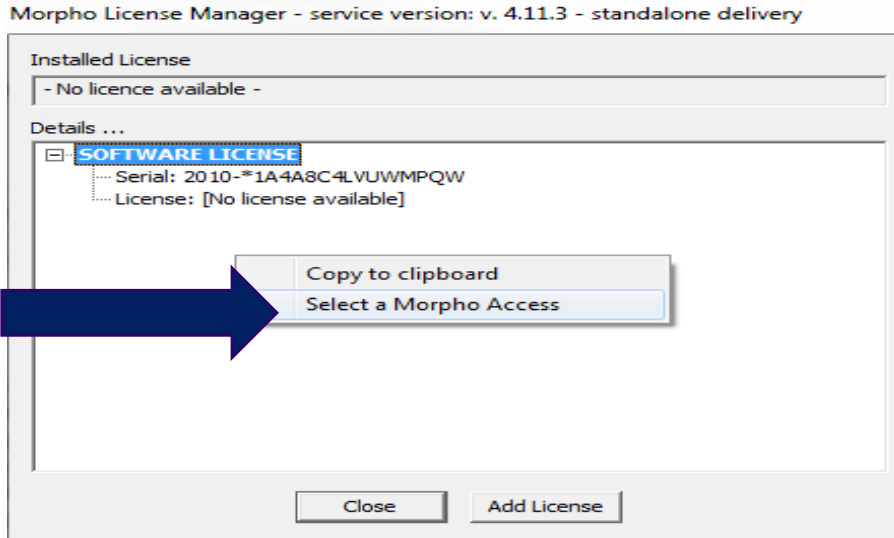

## Plug in MSO to PC

First step is to get the License ID from the reader.

## By Using Morpho License Manager

Right click  
inside the  
white box  
and Select  
a Morpho  
Access