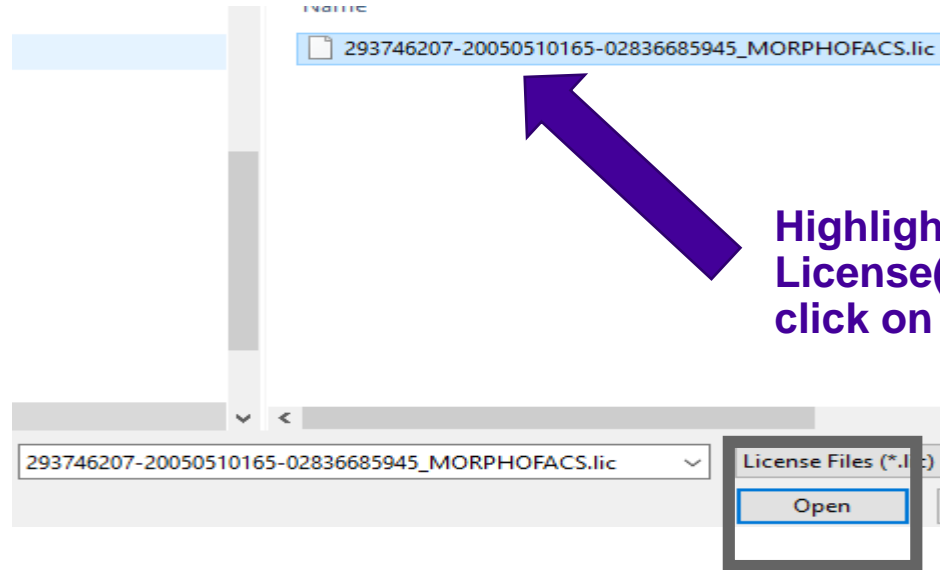

# Add License

Morpho License Manager - service version: v. 4.11.3 - standalone delivery

Installed License

- No licence available -

Details ...

- [-] SOFTWARE LICENSE
  - Serial: 2010-\*16DYVMZVZW69NDA
  - License: [No license available]
- [-] Morpho Access
  - Serial: 293645695-18152510346-04106006283
  - License: MA\_WIFI;MA\_PAC;MA\_1M\_LOGS;MA\_TA;MA\_3G;MIMA;VERIF;BCL

Close Add License

Click on Add License

**Browse to the location of the file**

**Highlight the License(Lic) and click on Open**

Morpho License Manager - service version: v. 4.11.3 - standalone delivery

**Installed License**