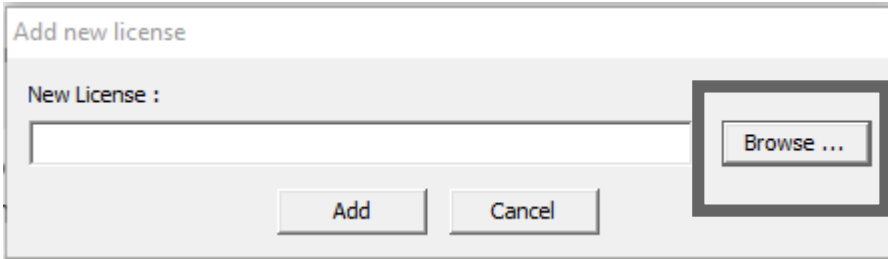

# Add License

Morpho License Manager - service version: v. 4.11.3 - standalone delivery

Installed License

- No licence available -

Details ...

- [-] SOFTWARE LICENSE
  - Serial: 2010-\*16DYVMZVZW69NDA
  - License: [No license available]
- [-] Morpho Access
  - Serial: 293645695-18152510346-04106006283
  - License: MA\_WIFI;MA\_PAC;MA\_1M\_LOGS;MA\_TA;MA\_3G;MIMA;VERIF;BCL

Close Add License

Click on Add License

**Browse to the location of the file**

**Highlight the License(Lic) and click on Open**

Morpho License Manager - service version: v. 4.11.3 - standalone delivery

**Installed License**