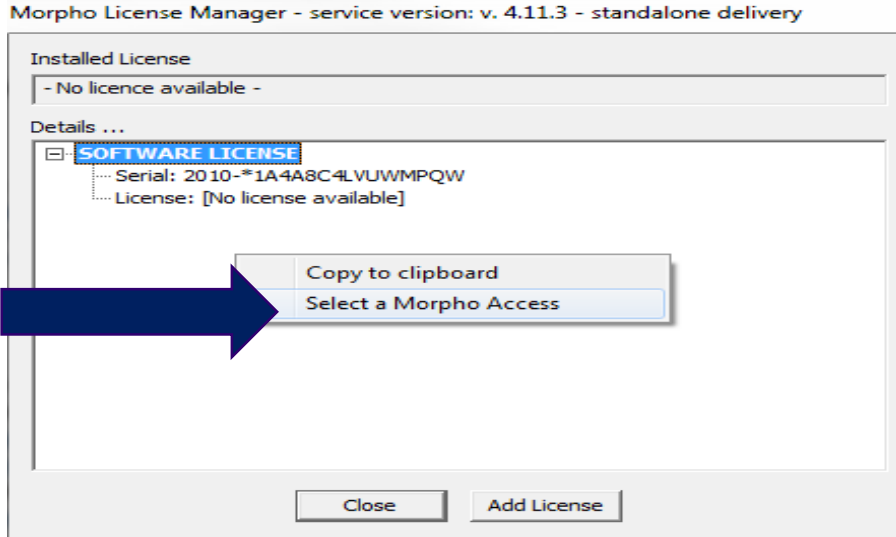

# To add the License open up Morpho License Manager

Right click inside the white box and Select a Morpho Access