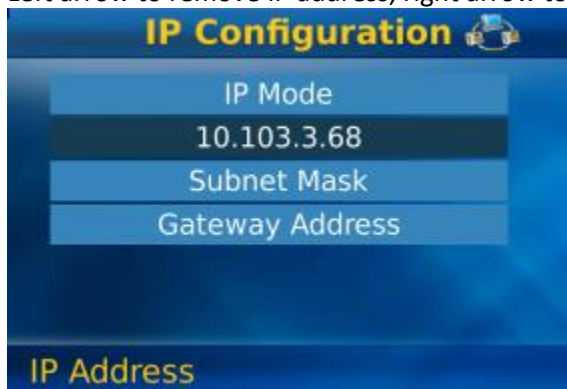

Changing the IP address from the keypad of a 4G V-Station unit

Get into the unit by pressing the left arrow and enter button at the same time, the default password is 4 zero's.(0000)

Arrow to the communication Icon

Click Enter

Click Enter

Click Enter

Click enter

Use left or right arrow for static or DHCP

Left arrow to remove IP address, right arrow to put in a periods

Arrow down for Subnet mask complete by hitting enter

Arrow down for gateway address complete by hitting enter