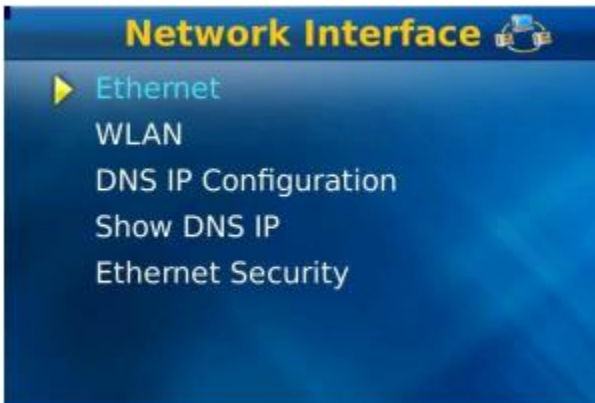

Changing the IP address from the keypad of a 4G V-Station unit

Get into the unit by pressing the left arrow and enter button at the same time, the default password is 4 zero's.(0000)

Arrow to the communication Icon

Click Enter

Click Enter

Click Enter

Click enter

Use left or right arrow for static or DHCP

Left arrow to remove IP address, right arrow to put in a periods

Arrow down for Subnet mask complete by hitting enter