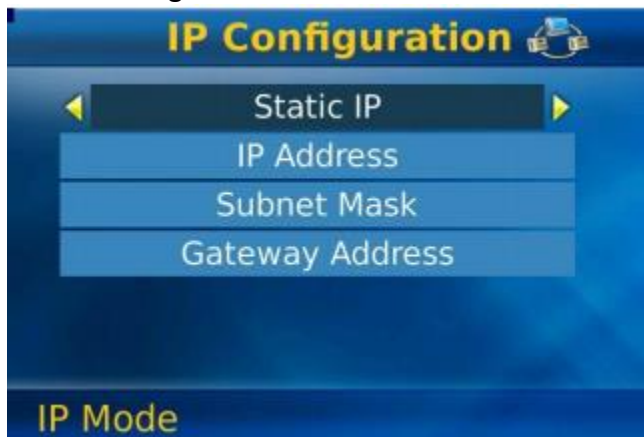

Changing the IP address from the keypad of a 4G V-Station unit

Get into the unit by pressing the left arrow and enter button at the same time, the default password is 4 zero's.(0000)

Arrow to the communication Icon

Click Enter

Click Enter

Click Enter

Click enter

Use left or right arrow for static or DHCP

Left arrow to remove IP address, right arrow to put in a periods

Arrow down for Subnet mask complete by hitting enter

Arrow down for gateway address complete by hitting enter