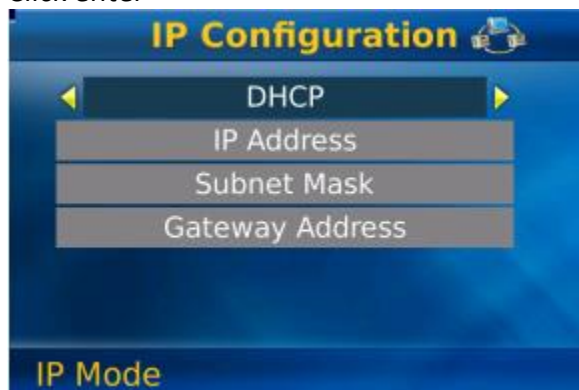

Changing the IP address from the keypad of a 4G V-Station unit

Get into the unit by pressing the left arrow and enter button at the same time, the default password is 4 zero's.(0000)

Arrow to the communication Icon

Click Enter

Click Enter

Click Enter

Click enter

Use left or right arrow for static or DHCP

Left arrow to remove IP address, right arrow to put in a periods

Arrow down for Subnet mask complete by hitting enter

Arrow down for gateway address complete by hitting enter