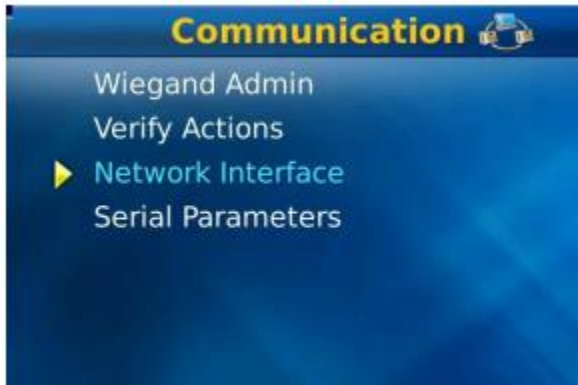

Changing the IP address from the keypad of a 4G V-Station unit

Get into the unit by pressing the left arrow and enter button at the same time, the default password is 4 zero's.(0000)

Arrow to the communication Icon

Click Enter

Click Enter

Click Enter

Click enter

Use left or right arrow for static or DHCP

Left arrow to remove IP address, right arrow to put in a periods

Arrow down for Subnet mask complete by hitting enter